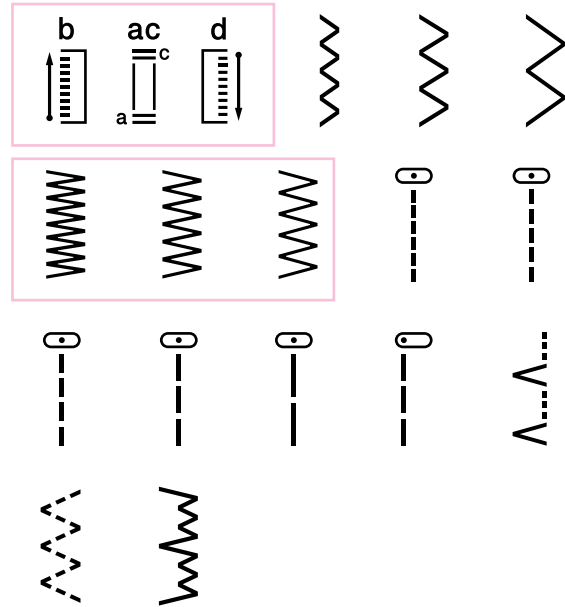

# AS1430S

brother®  
at your side

INSTRUCTIONAL  INCLUDED

## AS1430S Portable Free Arm Sewing Machine

Compact and easy to use sewing and mending machine. Featuring a wide range of stitches and free arm conversion.

-  LED Lighting
-  Top Load Bobbin
-  4-Step Buttonhole
-  14 Built-in stitches

## Built-in stitch selections

### AS1430S 14 Stitches

Features at a glance	AS1430S
Built-in stitches	14
Automatic needle threader	X
Top load bobbin	✓
LED light	✓
Auto set stitch length	✓
Auto set stitch width	✓
Button hole	4 step
Drop feed	X
Free arm	✓
Maximum stitch width	5mm
Maximum stitch length	4mm
Instructional DVD	✓