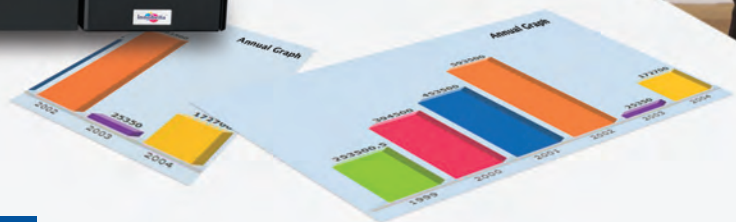

MFC-J5910DW

brother®
at your side

SEE THE BIGGER PICTURE

Professional Colour Inkjet
Multi-Function Centre with
A3 Double-Sided Printing,
Automatic Document Feeder
and Wireless Connectivity.

See the bigger picture with impactful
A3 print outs and posters.

- Print up to A3
- Copy, Scan and Fax up to A4
- High ISO Print Speed 12/10ppm[#]
- Automatic Double-Sided Printing up to A3*
- Automatic Document Feeder
- Wired & Wireless Connectivity

MFC-J5910DW

The MFC-J5910DW offers A3 print, combined with A4 copy, scan and fax capabilities in one stylish machine.

Create professional quality documents including double-sided prints and borderless images in up to A3. Print speeds of up to 35 ppm monochrome and 27 ppm colour (12ppm monochrome and 10ppm colour - laser comparable), ensure you are not kept waiting for your documents.